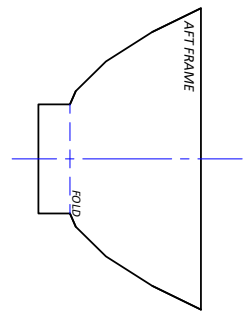

**Build a paper
BROOKLYN OYSTER DORY!**
Cut out the pieces, and tape them together.
DO NOT cut along the dashed lines, instead use them to align the pieces properly.

PERSAK & WURMFELD
office: +1.718.222.4401
email: design@persakwurmfeld.com
address: 88 Jay Street, Unit 604A
Brooklyn, NY 11201
website: persakwurmfeld.com

BROOKLYN OYSTER DORY

CLIENT: BROOKLYN BOATWORKS

TITLE: PAPER BOAT

BY: PW JOB# 0004

DATE: MAR-06-2018 DWG# 002

SCALE: 1:16 VERSION: 00

SIZE: 11X17 SHEET: 1 OF 1